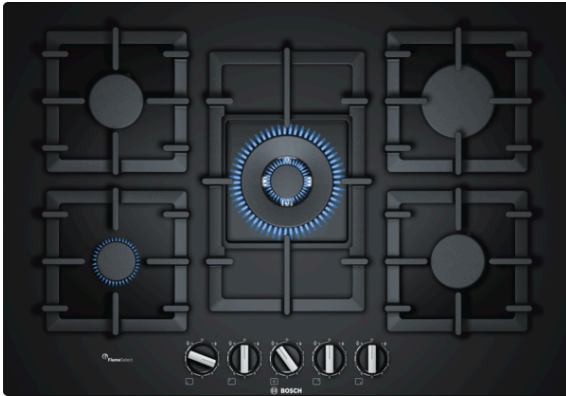

**Serie | 6, Gas hob, 75 cm, Black
PPQ7A6B90**

**The tempered-glass gas hob with
FlameSelect: achieve perfect cooking
results thanks to nine precisely defined
power levels.**

- **FlameSelect:** for a precise adjustment of the flame in nine defined levels.
- **Wok burner:** powerful cooking at up to 4 kW.
- **Standard and semi-flush built-in option:** choose between flush or surface mounted installation.
- **Tempered-glass surface:** elegant design and easy cleaning.
- **Continuous cast-iron pan support:** for high firmness and stability of cookware.

Technical Data

Product name/family :	gas hob w integrated controls
Construction type :	Built-in
Energy input :	Gas
Total number of positions that can be used at the same time :	5
Type of control setting devices :	sword knobs
Required niche size for installation (HxWxD) :	45 x 560-562 x 480-492
Width of the product (mm) :	752
Dimensions of the product (mm) :	45 x 752 x 520
Dimensions of the packed product (HxWxD) (mm) :	145 x 793 x 597
Net weight (kg) :	19.027
Gross weight (kg) :	20.5
Residual heat indicator :	without
Location of control panel :	Hob front
Basic surface material :	Hard Glass
Color of surface :	Black
Color of frame :	Black
Approval certificates :	CE, Eurasian, Morocco
Length of electrical supply cord (cm) :	100
EAN code :	4242002914985
Electrical connection rating (W) :	1
Gas connection rating (W) :	11500
Current (A) :	3
Voltage (V) :	220-240
Frequency (Hz) :	60; 50

Serie | 6, Gas hob, 75 cm, Black PPQ7A6B90

**The tempered-glass gas hob with
FlameSelect: achieve perfect cooking results
thanks to nine precisely defined power
levels.**

Design

- Black Tempered glass
- frameless design